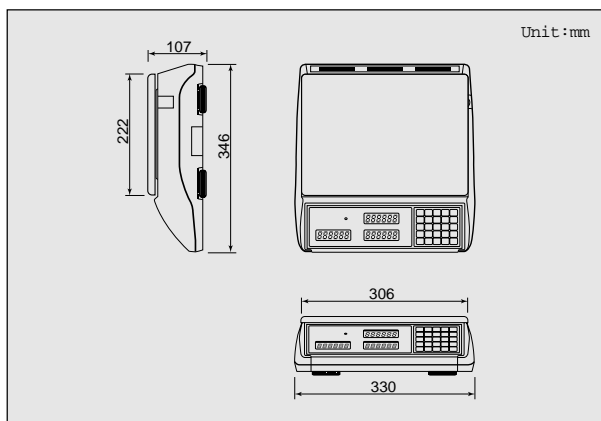

DIMENSIONS

CAS BLDG., # 440-1, SUNGNAE-DONG,
GANGDONG-GU, SEOUL, KOREA
TEL : 82 - 2 - 2225 - 3500
FAX : 82 - 2 - 475 - 4668
<http://www.cas.co.kr>

Specifications are subject to change for improvement without prior notice.